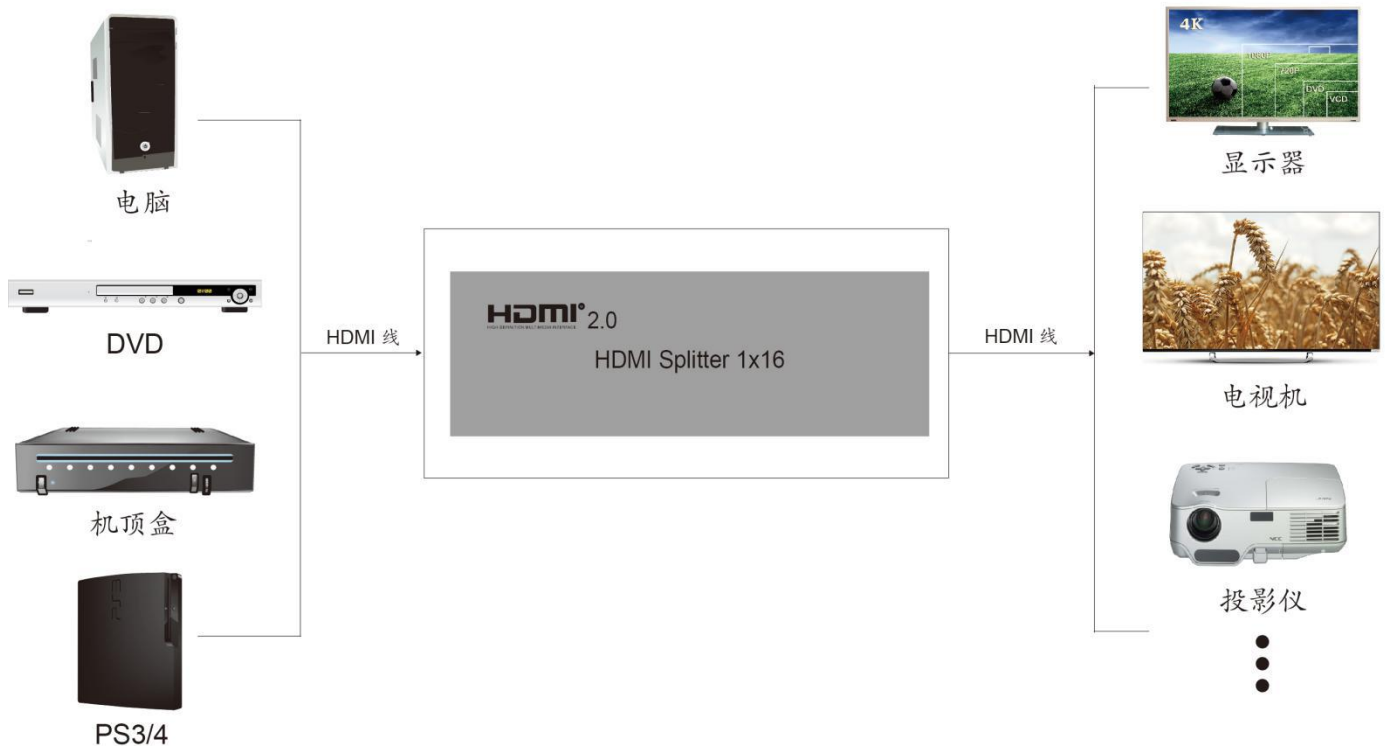

USER MANUAL

1x16 HDMI 2.0 Splitter
JHS15 1X16 60HZ4K

Enjoy the vivid world !

INTRODUCTION

1x16 HDMI 2.0 Splitter

The 1x16 HDMI 2.0 Splitter uses a single HDMI source, accessing to multiple HDMI sinks. It allows one HDMI device to be split easily to sixteen HDMI compatible monitors or projectors. The Splitter can also be placed at the end of a long HDMI cable to regenerate the HDMI signal. Resolution up to 3840X2160/60Hz.

when the resolution is 1080p and below, input up to 10 meters, output up to 15 meters.

when the resolution is 4K/30Hz, input up to 5 meters, output up to 10 meters.

- Support displaying single source, multi-output high-definition signal source from DVD player / V receiver, set-top box

Dimension (L x W x H).....460x150x40 (mm)

Weight.....1680g

Product Picture:

Interface Picture:

Operating and Connecting:

1. Connect 1 HDMI cable from HDMI source devices into HDMI Splitter input.
2. Connect 16 HDMI cables from each displays (monitors or projectors) into the HDMI Splitter outputs.
3. Connect 12V power supply to the HDMI Splitter 1x16.