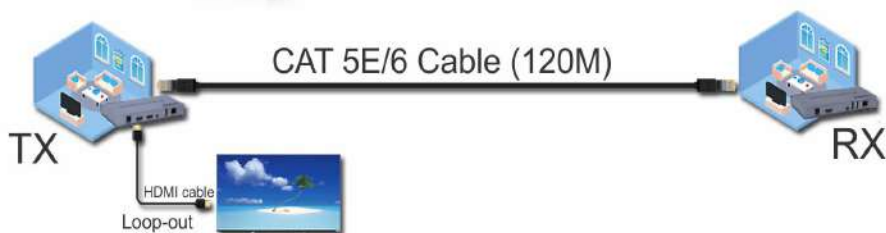

INTRODUCTION

The Extender uses single cat5e or cat6(recommended) cables instead of HDMI cable to transmit high definition signal up to 120 meters, cutting down the cost. The Extender is designed to supply for long distance transmission of high definition signal.

JHS23/KVM/120M 4K

FEATURES

- Support HDMI 1.4/HDCP 1.4;
- Support local loop-out;
- Support 120m long distance transmission:

- Low power consumption, low temperature and high safety;
- Both the TX and RX support 3.5MM left and right audio output;
- Support IR control;
- Support USB mouse and keyboard extension;